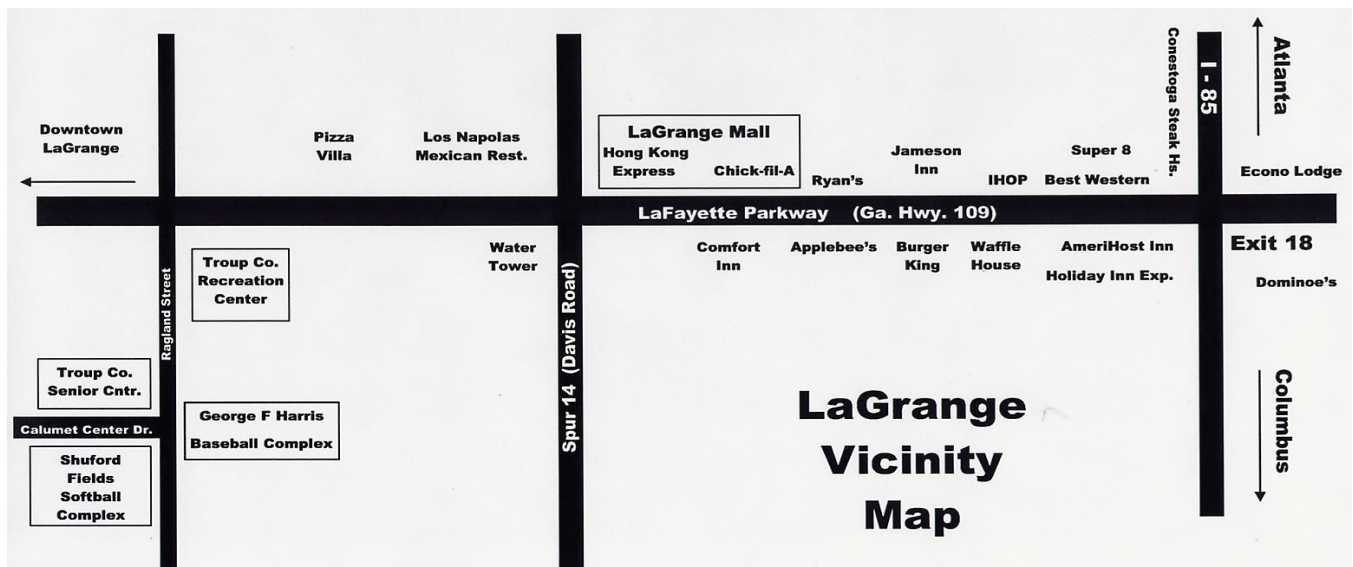

# Directions To Facilities

### DIRECTIONS FROM ATLANTA TO SHUFORD FIELDS

950 Calumet Drive  
LaGrange, GA 30241

Take I-85 South to Exit 18. From the exit, turn right on Georgia Highway 109 West (LaFayette Parkway) toward downtown LaGrange. Go to the third traffic light and turn left on Ragland Street. The Shuford Fields Softball Complex will be located one-quarter mile on the right, next to the Troup County Senior Center.

### DIRECTIONS FROM ATLANTA TO MIKE DANIEL RECREATION CENTER

1200 Lafayette Parkway  
LaGrange, GA. 30241

Take I-85 South to Exit 18. From the exit, turn right on Georgia Highway 109 West (LaFayette Parkway) toward downtown LaGrange. Go approximately 2 miles and the Mike Daniel Recreation Center will be on the left.